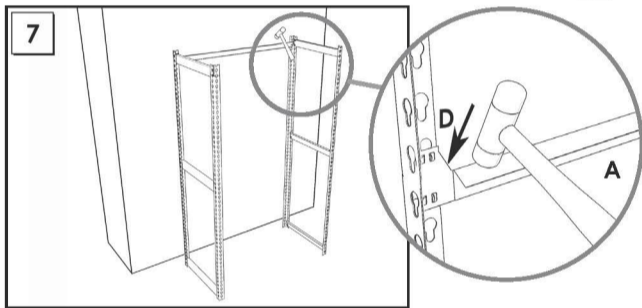

www.simonrack.com • www.simonrack.com • www.simonrack.com • www.simonrack.com

SIMONCLASSIC	SIMONCLICK	SIMONTALLER	SIMONAUTO
SIMONWORK	SIMONLOCKER	SIMONOFFICE	SIMONHOME
SIMONGARDEN	SIMONTITAN	SIMONINOX	SIMONINDUSTRIAL
			- SIMONPALET - SIMONLEVER