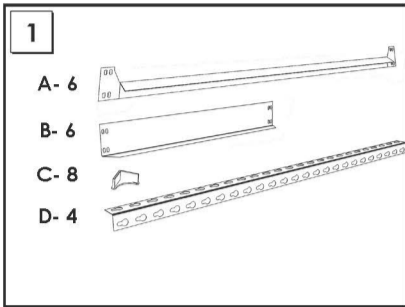

www.simonrack.com • www.simonrack.com • www.simonrack.com • www.simonrack.com

SIMONCLASSIC	SIMONCLICK	SIMONTALLER	SIMONAUTO
SIMONWORK	SIMONLOCKER	SIMONOFFICE	SIMONHOME
SIMONGARDEN	SIMONTITAN	SIMONINOX	SIMONINDUSTRIAL
			- SIMONPALET - SIMONLEVER