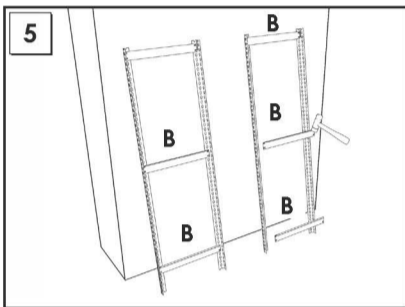

www.simonrack.com • www.simonrack.com • www.simonrack.com • www.simonrack.com

SIMONCLASSIC	SIMONCLICK	SIMONTALLER	SIMONAUTO
SIMONWORK	SIMONLOCKER	SIMONOFFICE	SIMONHOME
SIMONGARDEN	SIMONTITAN	SIMONINOX	SIMONINDUSTRIAL
			- SIMONPALET - SIMONLEVER