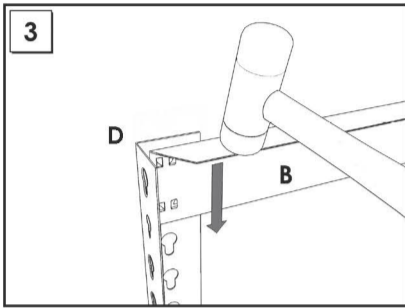

www.simonrack.com • www.simonrack.com • www.simonrack.com • www.simonrack.com

SIMONCLASSIC	SIMONCLICK	SIMONTALLER	SIMONAUTO
SIMONWORK	SIMONLOCKER	SIMONOFFICE	SIMONHOME
SIMONGARDEN	SIMONTITAN	SIMONINOX	SIMONINDUSTRIAL
			- SIMONPALET - SIMONLEVER