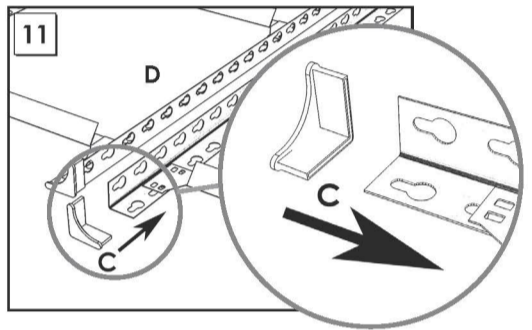

www.simonrack.com • www.simonrack.com • www.simonrack.com • www.simonrack.com

SIMONCLASSIC	SIMONCLICK	SIMONTALLER	SIMONAUTO
SIMONWORK	SIMONLOCKER	SIMONOFFICE	SIMONHOME
SIMONGARDEN	SIMONTITAN	SIMONINOX	SIMONINDUSTRIAL
			- SIMONPALET - SIMONLEVER