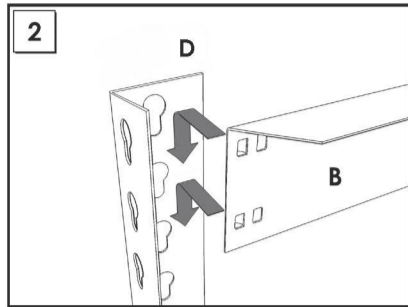

www.simonrack.com • www.simonrack.com • www.simonrack.com • www.simonrack.com

SIMONCLASSIC	SIMONCLICK	SIMONTALLER	SIMONAUTO
SIMONWORK	SIMONLOCKER	SIMONOFFICE	SIMONHOME
SIMONGARDEN	SIMONTITAN	SIMONINOX	SIMONINDUSTRIAL
			- SIMONPALET - SIMONLEVER