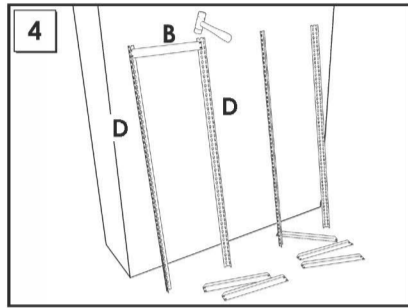

www.simonrack.com • www.simonrack.com • www.simonrack.com • www.simonrack.com

SIMONCLASSIC	SIMONCLICK	SIMONTALLER	SIMONAUTO
SIMONWORK	SIMONLOCKER	SIMONOFFICE	SIMONHOME
SIMONGARDEN	SIMONTITAN	SIMONINOX	SIMONINDUSTRIAL
			- SIMONPALET - SIMONLEVER