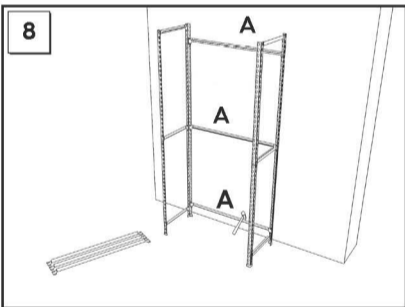

www.simonrack.com • www.simonrack.com • www.simonrack.com • www.simonrack.com

SIMONCLASSIC	SIMONCLICK	SIMONTALLER	SIMONAUTO
SIMONWORK	SIMONLOCKER	SIMONOFFICE	SIMONHOME
SIMONGARDEN	SIMONTITAN	SIMONINOX	SIMONINDUSTRIAL
			- SIMONPALET - SIMONLEVER