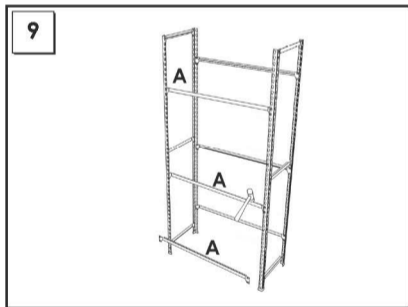

www.simonrack.com • www.simonrack.com • www.simonrack.com • www.simonrack.com

SIMONCLASSIC	SIMONCLICK	SIMONTALLER	SIMONAUTO
SIMONWORK	SIMONLOCKER	SIMONOFFICE	SIMONHOME
SIMONGARDEN	SIMONTITAN	SIMONINOX	SIMONINDUSTRIAL
			- SIMONPALET - SIMONLEVER