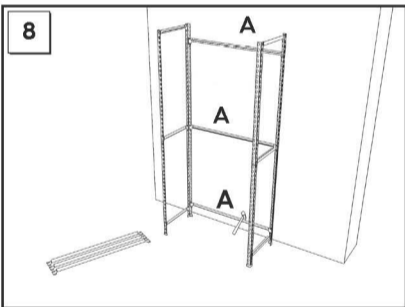

www.simonrack.com • www.simonrack.com • www.simonrack.com • www.simonrack.com

SIMONCLASSIC	SIMONCLICK	SIMONTALLER	SIMONAUTO
SIMONWORK	SIMONLOCKER	SIMONOFFICE	SIMONHOME
SIMONGARDEN	SIMONTITAN	SIMONINOX	SIMONINDUSTRIAL