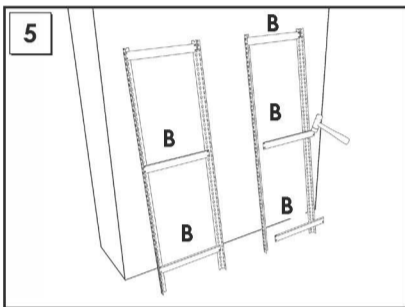

www.simonrack.com • www.simonrack.com • www.simonrack.com • www.simonrack.com

SIMONCLASSIC	SIMONCLICK	SIMONTALLER	SIMONAUTO
SIMONWORK	SIMONLOCKER	SIMONOFFICE	SIMONHOME
SIMONGARDEN	SIMONTITAN	SIMONINOX	SIMONINDUSTRIAL