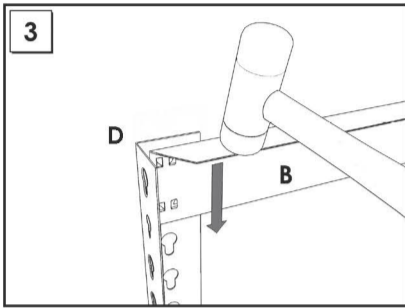

www.simonrack.com • www.simonrack.com • www.simonrack.com • www.simonrack.com

SIMONCLASSIC	SIMONCLICK	SIMONTALLER	SIMONAUTO
SIMONWORK	SIMONLOCKER	SIMONOFFICE	SIMONHOME
SIMONGARDEN	SIMONTITAN	SIMONINOX	SIMONINDUSTRIAL