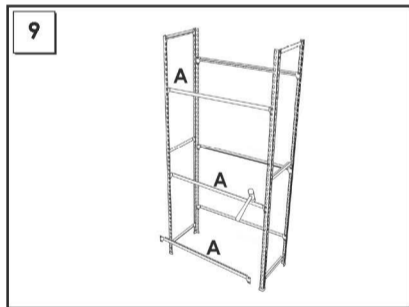

www.simonrack.com • www.simonrack.com • www.simonrack.com • www.simonrack.com

SIMONCLASSIC	SIMONCLICK	SIMONTALLER	SIMONAUTO
SIMONWORK	SIMONLOCKER	SIMONOFFICE	SIMONHOME
SIMONGARDEN	SIMONTITAN	SIMONINOX	SIMONINDUSTRIAL