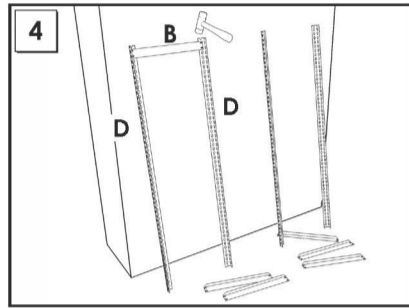

www.simonrack.com • www.simonrack.com • www.simonrack.com • www.simonrack.com

SIMONCLASSIC	SIMONCLICK	SIMONTALLER	SIMONAUTO
SIMONWORK	SIMONLOCKER	SIMONOFFICE	SIMONHOME
SIMONGARDEN	SIMONTITAN	SIMONINOX	SIMONINDUSTRIAL