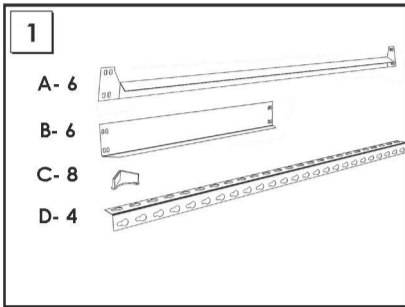

www.simonrack.com • www.simonrack.com • www.simonrack.com • www.simonrack.com

SIMONCLASSIC	SIMONCLICK	SIMONTALLER	SIMONAUTO
SIMONWORK	SIMONLOCKER	SIMONOFFICE	SIMONHOME
SIMONGARDEN	SIMONTITAN	SIMONINOX	SIMONINDUSTRIAL