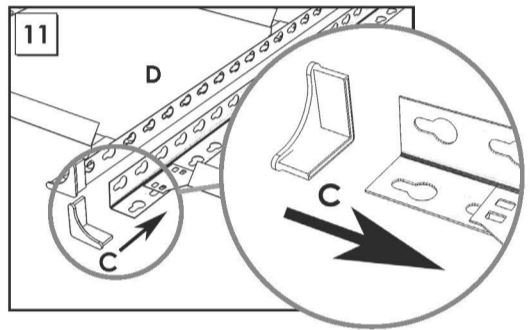

www.simonrack.com • www.simonrack.com • www.simonrack.com • www.simonrack.com

SIMONCLASSIC	SIMONCLICK	SIMONTALLER	SIMONAUTO
SIMONWORK	SIMONLOCKER	SIMONOFFICE	SIMONHOME
SIMONGARDEN	SIMONTITAN	SIMONINOX	SIMONINDUSTRIAL