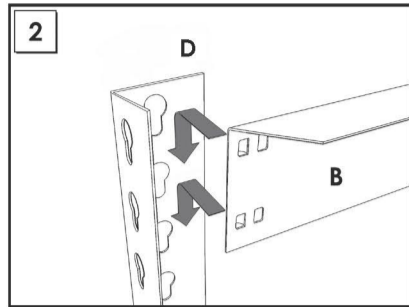

www.simonrack.com • www.simonrack.com • www.simonrack.com • www.simonrack.com

SIMONCLASSIC	SIMONCLICK	SIMONTALLER	SIMONAUTO
SIMONWORK	SIMONLOCKER	SIMONOFFICE	SIMONHOME
SIMONGARDEN	SIMONTITAN	SIMONINOX	SIMONINDUSTRIAL