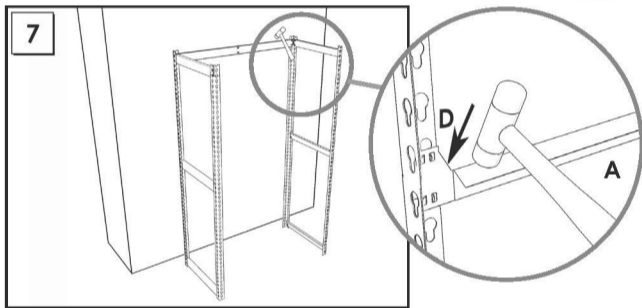

www.simonrack.com • www.simonrack.com • www.simonrack.com • www.simonrack.com

SIMONCLASSIC	SIMONCLICK	SIMONTALLER	SIMONAUTO
SIMONWORK	SIMONLOCKER	SIMONOFFICE	SIMONHOME
SIMONGARDEN	SIMONTITAN	SIMONINOX	SIMONINDUSTRIAL