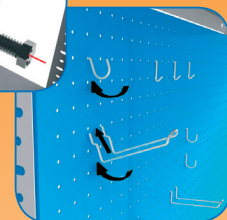

SIMONWORK PANELCLICK

120 x 40 cm 47.2" x 15.8"

5 years
SIMONRACK
GUARANTEE

OPTION

www.simonrack.com