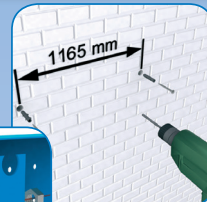

SIMONWORK PANELCLICK

120 x 40 cm 47.2" x 15.8"

5 years
SIMONRACK
GUARANTEE

OPTION

www.simonrack.com