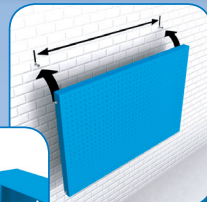

SIMONWORK PANELCLICK

120 x 40 cm 47.2" x 15.8"

5 years
SIMONRACK
GUARANTEE

OPTION

www.simonrack.com