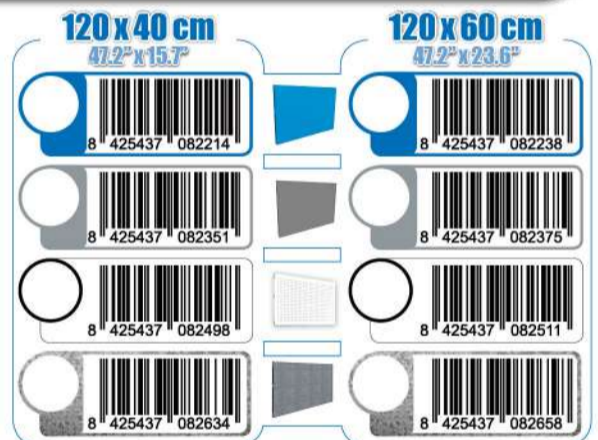

3 KIT PANELCLICK + 14 HOOKS + 3 ACCESOR.