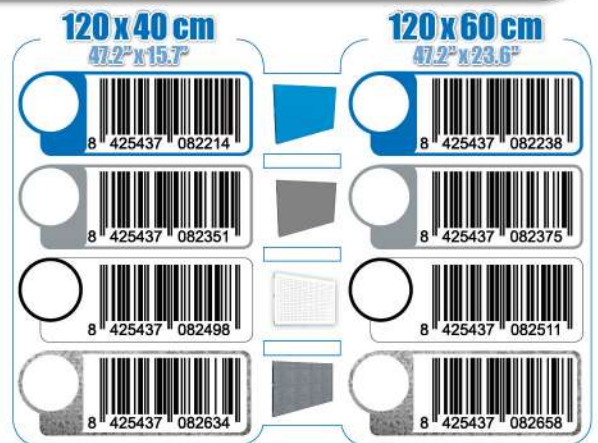

3 KIT PANELCLICK + 14 HOOKS + 3 ACCESOR.