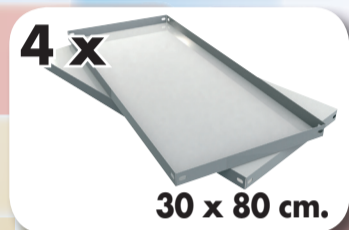

HOMECLASSIC Mini 4-300

160 x 80 x 30 cm.

www.simonrack.com

MADE IN SPAIN

INSTRUCTIONS

STANDARD MOUNTING

SIMONCLASSIC

SIMONCLICK