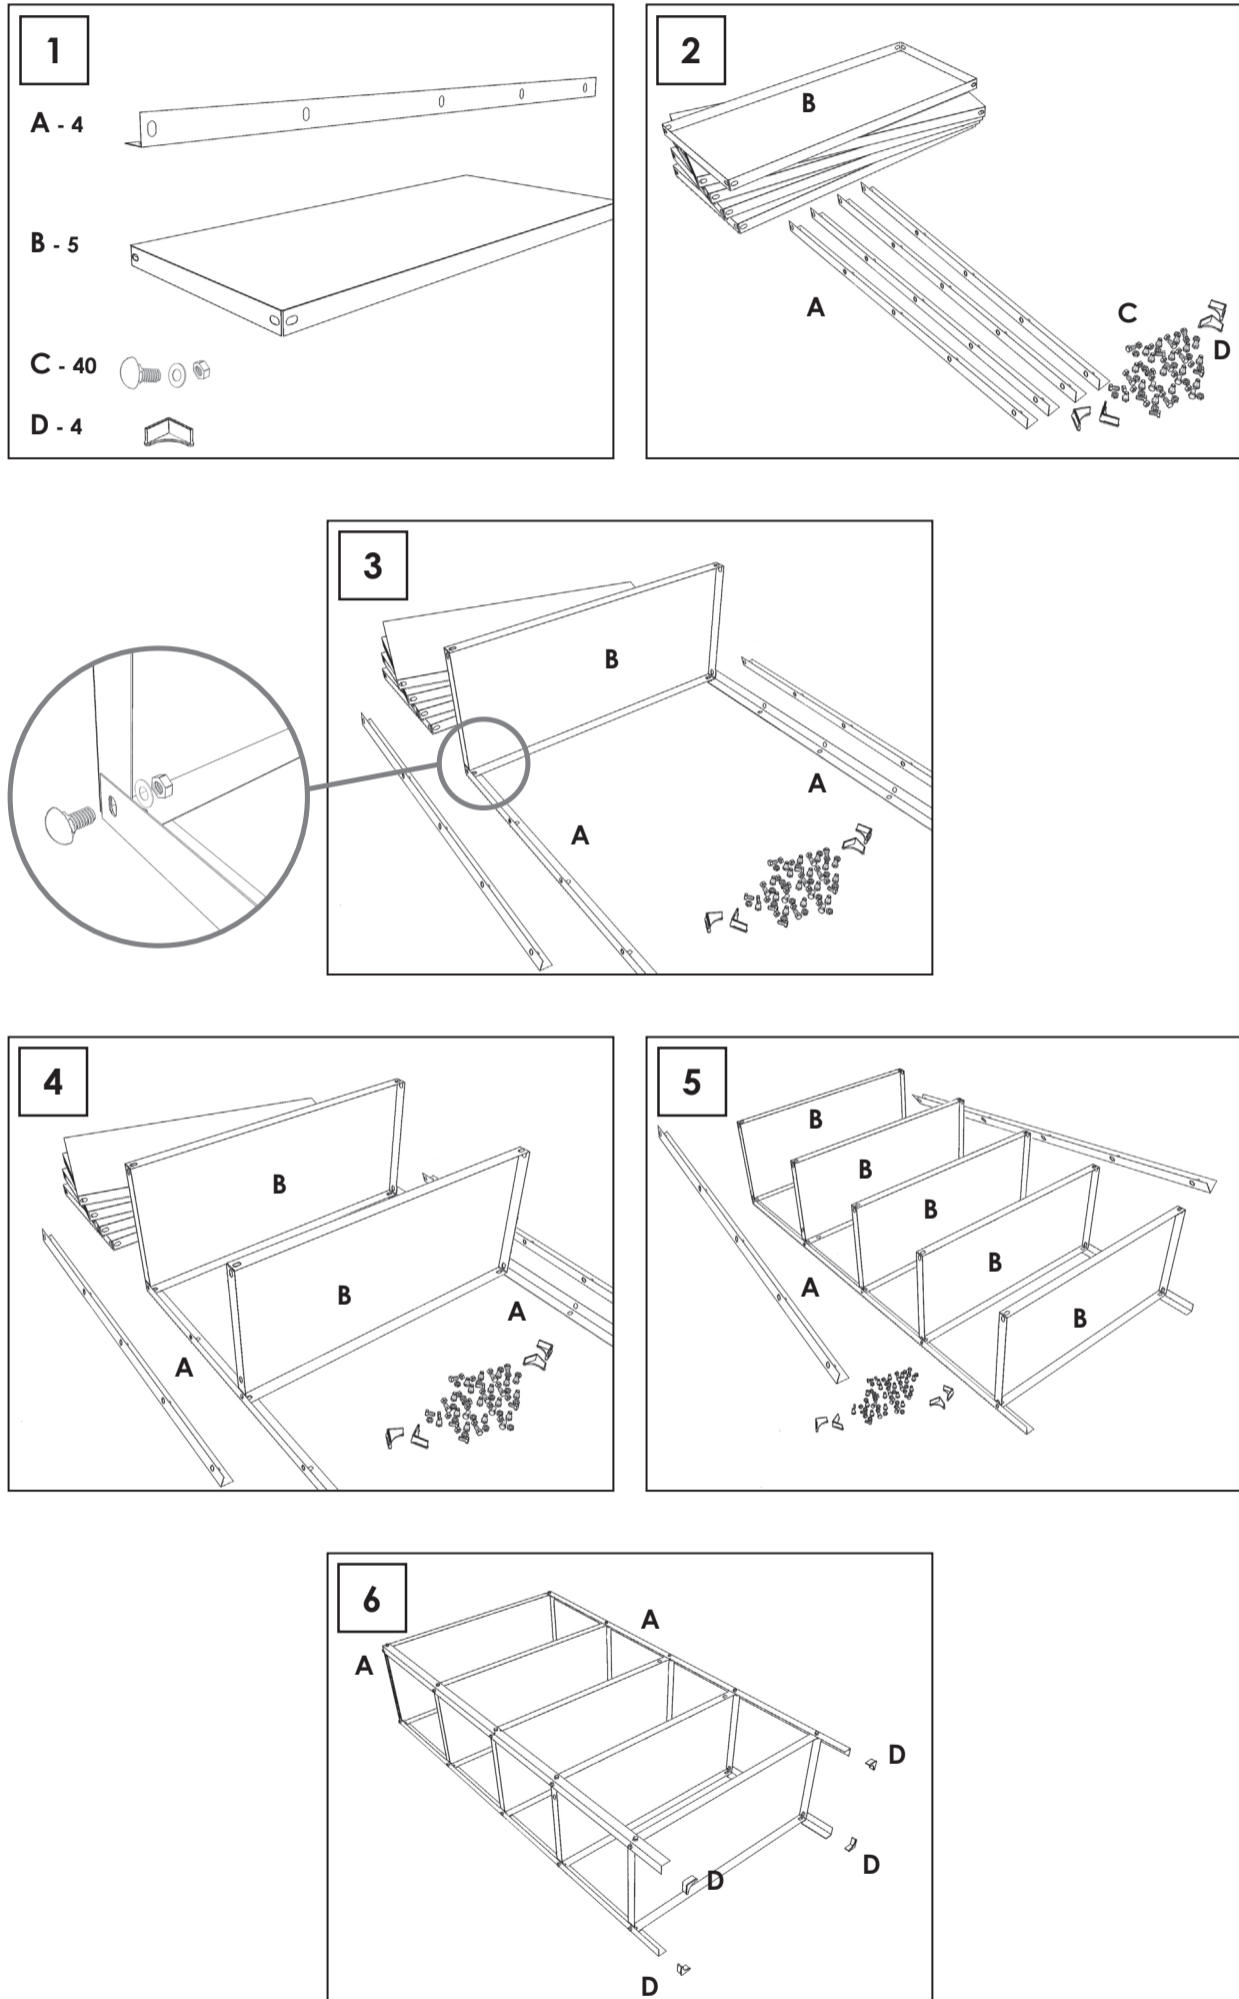

HOMECLASSIC Mini 4-300

160 x 80 x 30 cm.

www.simonrack.com

MADE IN SPAIN

INSTRUCTIONS

STANDARD MOUNTING

SIMONCLASSIC

SIMONCLICK