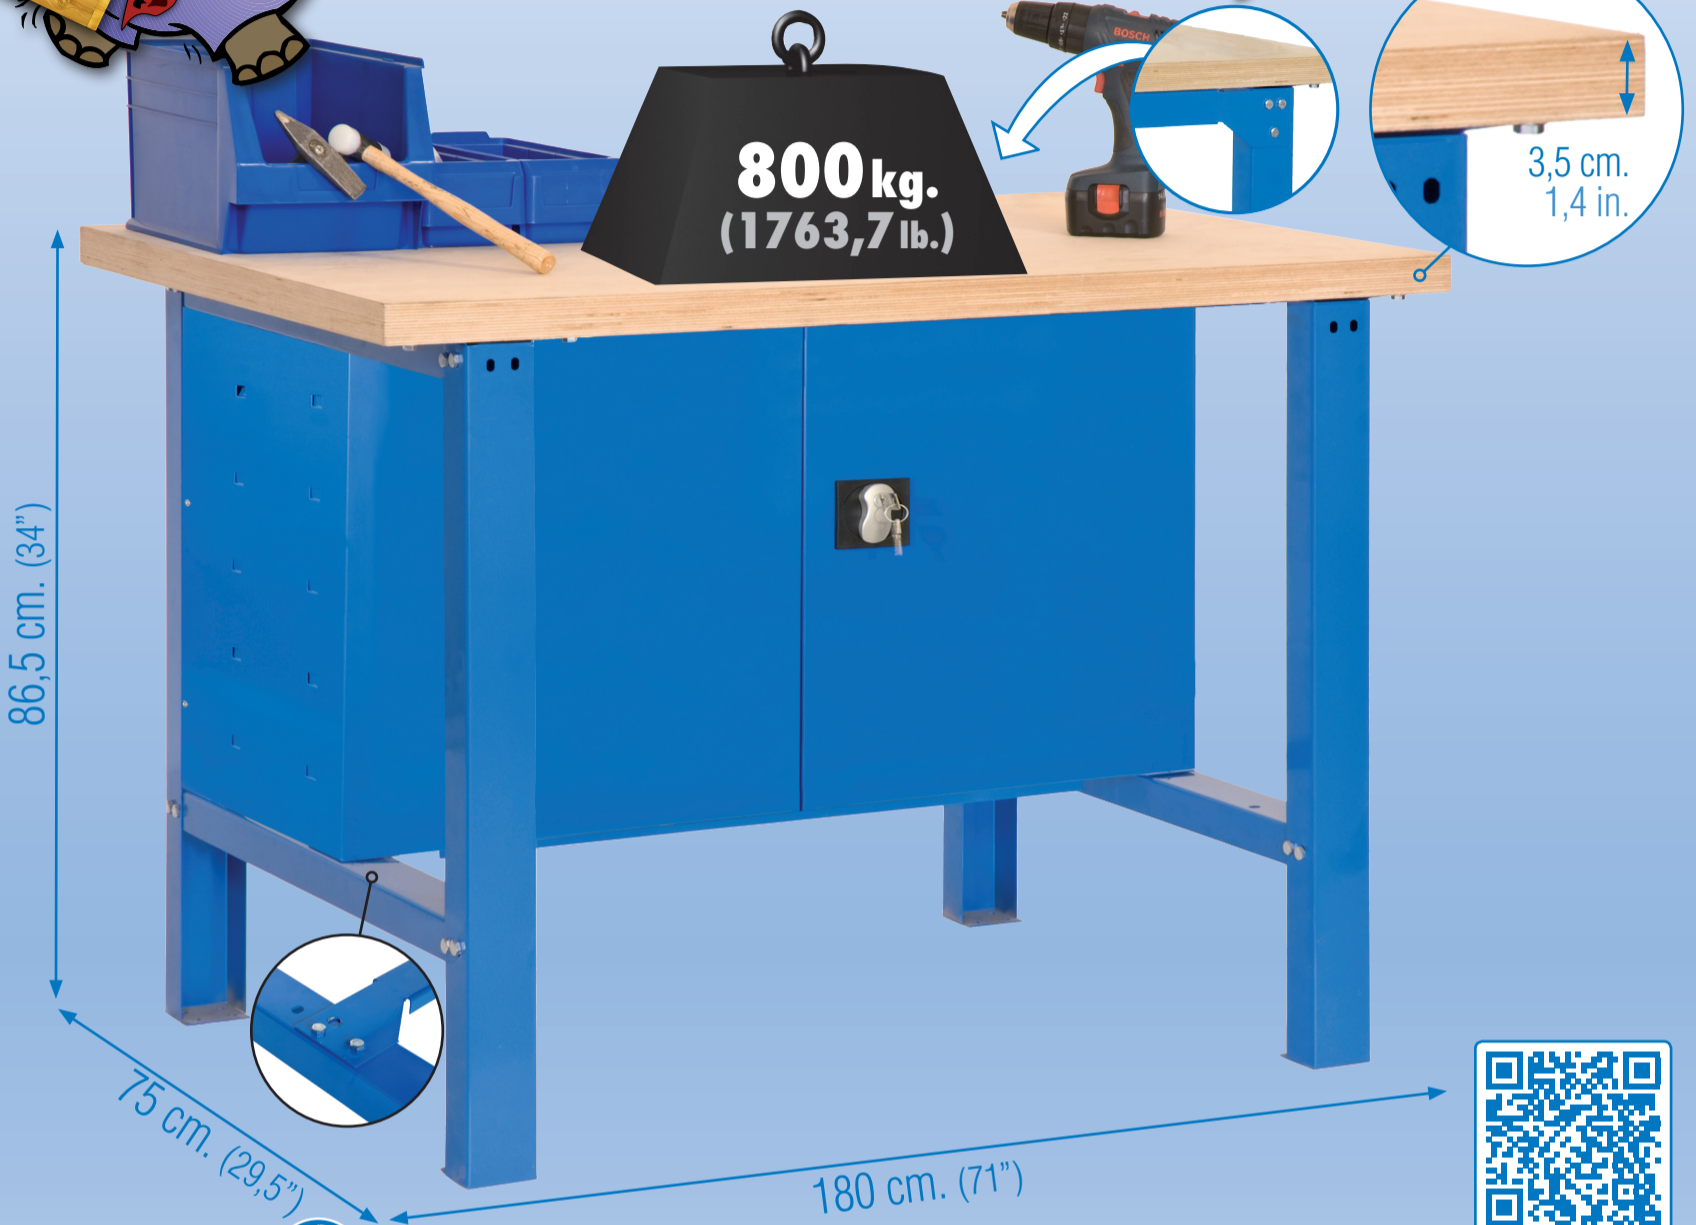

KIT BT-6 1800 Plywood Locker

86,5 x 180 x 75 cm.
34 x 71 x 29,5 in.

- 4 x ^{15min.} 82,5 cm. 32,5 in.
 - 2 x 74 cm. 29,1 in.
 - 2 x 74 cm. 29,1 in.
 - 2 x 100 cm. 39,4 in.
 - 1 x 75x180 cm. 29,5x71 in.
 - 12 x 12,2x20,9x39,4 in.
 - 54 x 20 x 4 x
 - 42 x 31x53x100 cm.
 - 1 x 12,2x20,9x39,4 in.
- On-line instructions: www.instructionsrack.com/bt6plywoodlocker