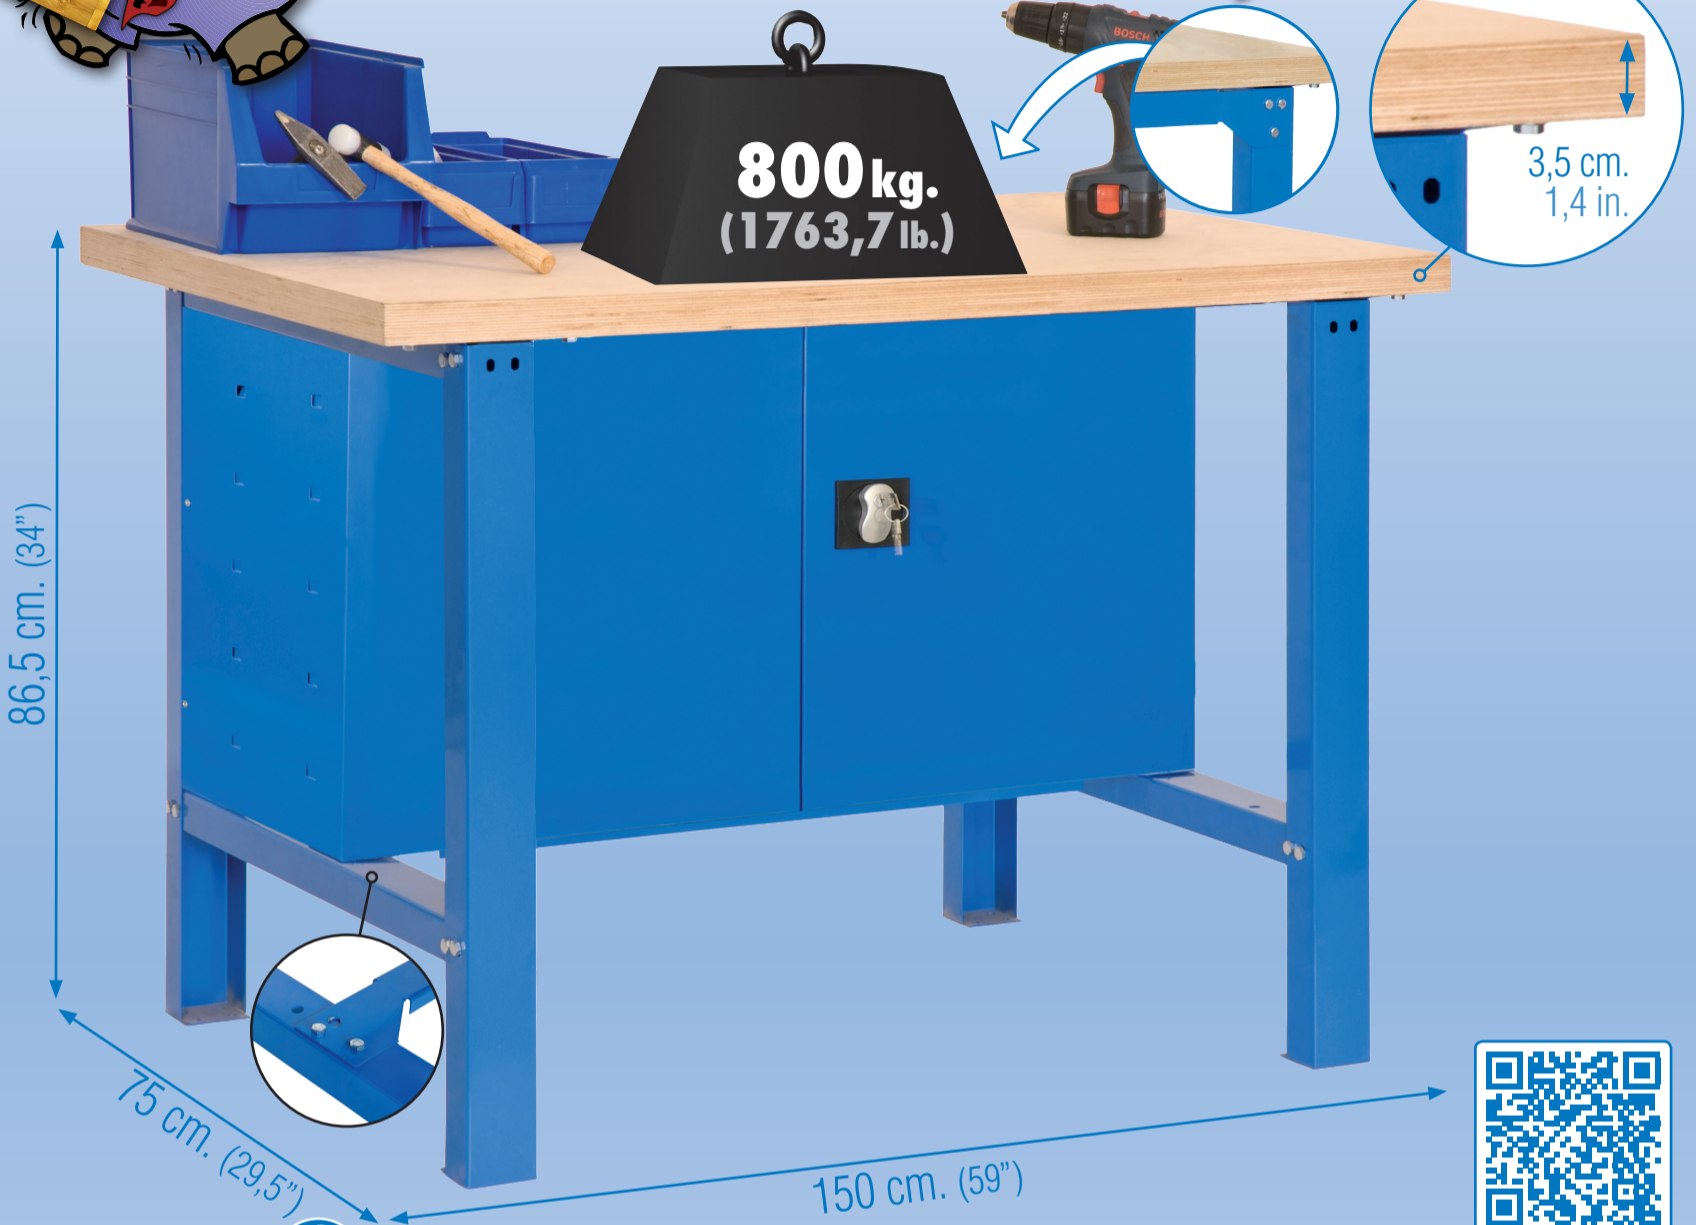

# KIT BT-6 1500 Plywood Locker

**86,5 x 150 x 75 cm.**  
**34 x 59 x 29,5 in.**

- 4 x **15min.** 82,5 cm. 32,5 in.
- 2 x 74 cm. 29,1 in.
- 2 x 74 cm. 29,1 in.
- 2 x 100 cm. 39,4 in.
- 1 x 75x150 cm. 29,5x59 in.
- 12 x 12,2x20,9x39,4 in.
- 54 x 20 x 4 x
- 42 x 31x53x100 cm.
- 1 x 31x53x100 cm. 12,2x20,9x39,4 in.

On-line instructions: [www.instructionsrack.com/bt6plywoodlocker](http://www.instructionsrack.com/bt6plywoodlocker)

[www.simonrack.com](http://www.simonrack.com) **MADE IN SPAIN**

Management System  
 ISO 9001:2008  
[www.tuv.com](http://www.tuv.com)  
 ID 9105944225