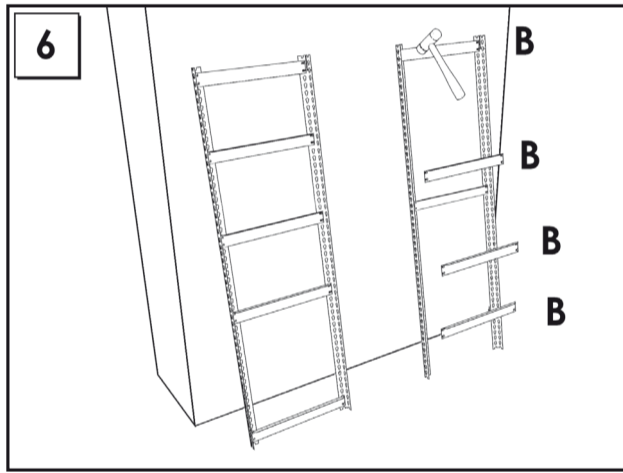

SIMONCLASSIC

SIMONCLICK

SIMONOFFICE

SIMONTALLER

BANCOS DE TRABAJO

SIMONHOME

TAQUILLAS

SIMONTITÁN

SIMONINOX

SIMONPALET

SIMONLEVER

ALTILLOS Y PASILLOS ELEVADOS