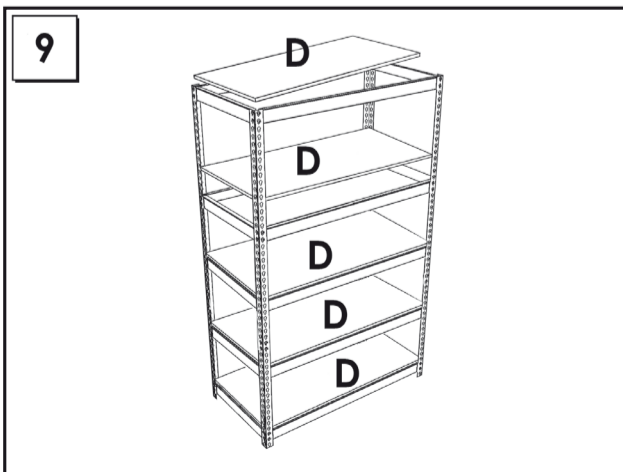

SIMONCLASSIC

SIMONCLICK

SIMONOFFICE

SIMONTALLER

BANCOS DE TRABAJO

SIMONHOME

TAQUILLAS

SIMONTITÁN

SIMONINOX

SIMONPALET

SIMONLEVER

ALTILLOS Y PASILLOS ELEVADOS