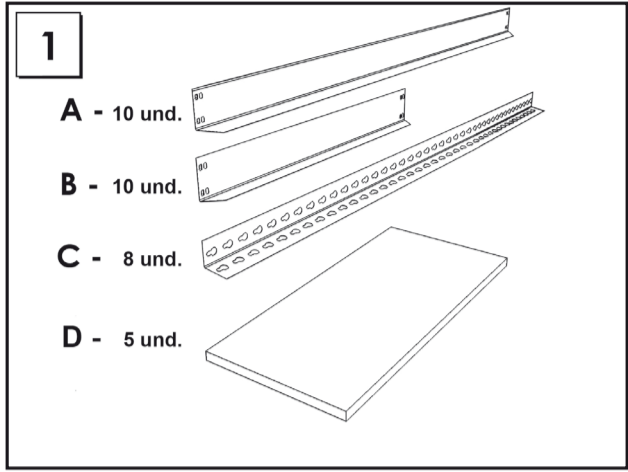

SIMONCLASSIC

SIMONCLICK

SIMONOFFICE

SIMONTALLER

BANCOS DE TRABAJO

SIMONHOME

TAQUILLAS

SIMONTITÁN

SIMONINOX

SIMONPALET

SIMONLEVER

ALTILLOS Y PASILLOS ELEVADOS